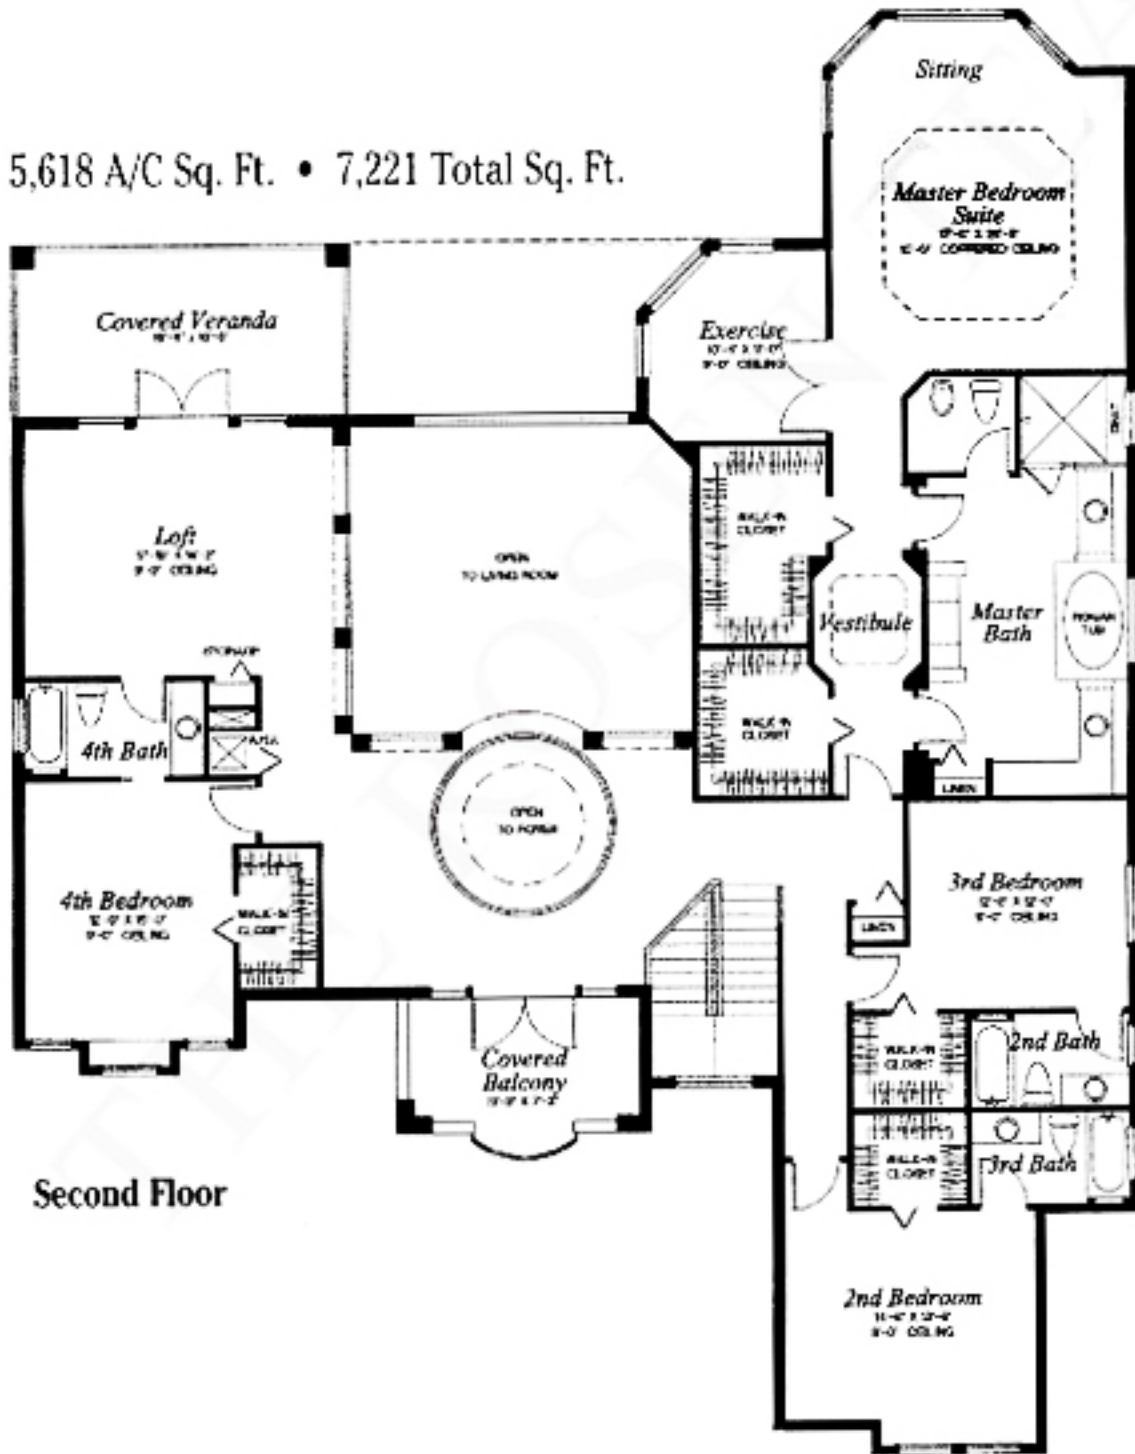

## THE VAN GOGH 88 SECOND FLOOR PLAN

5,618 A/C Sq. Ft. • 7,221 Total Sq. Ft.

Second Floor