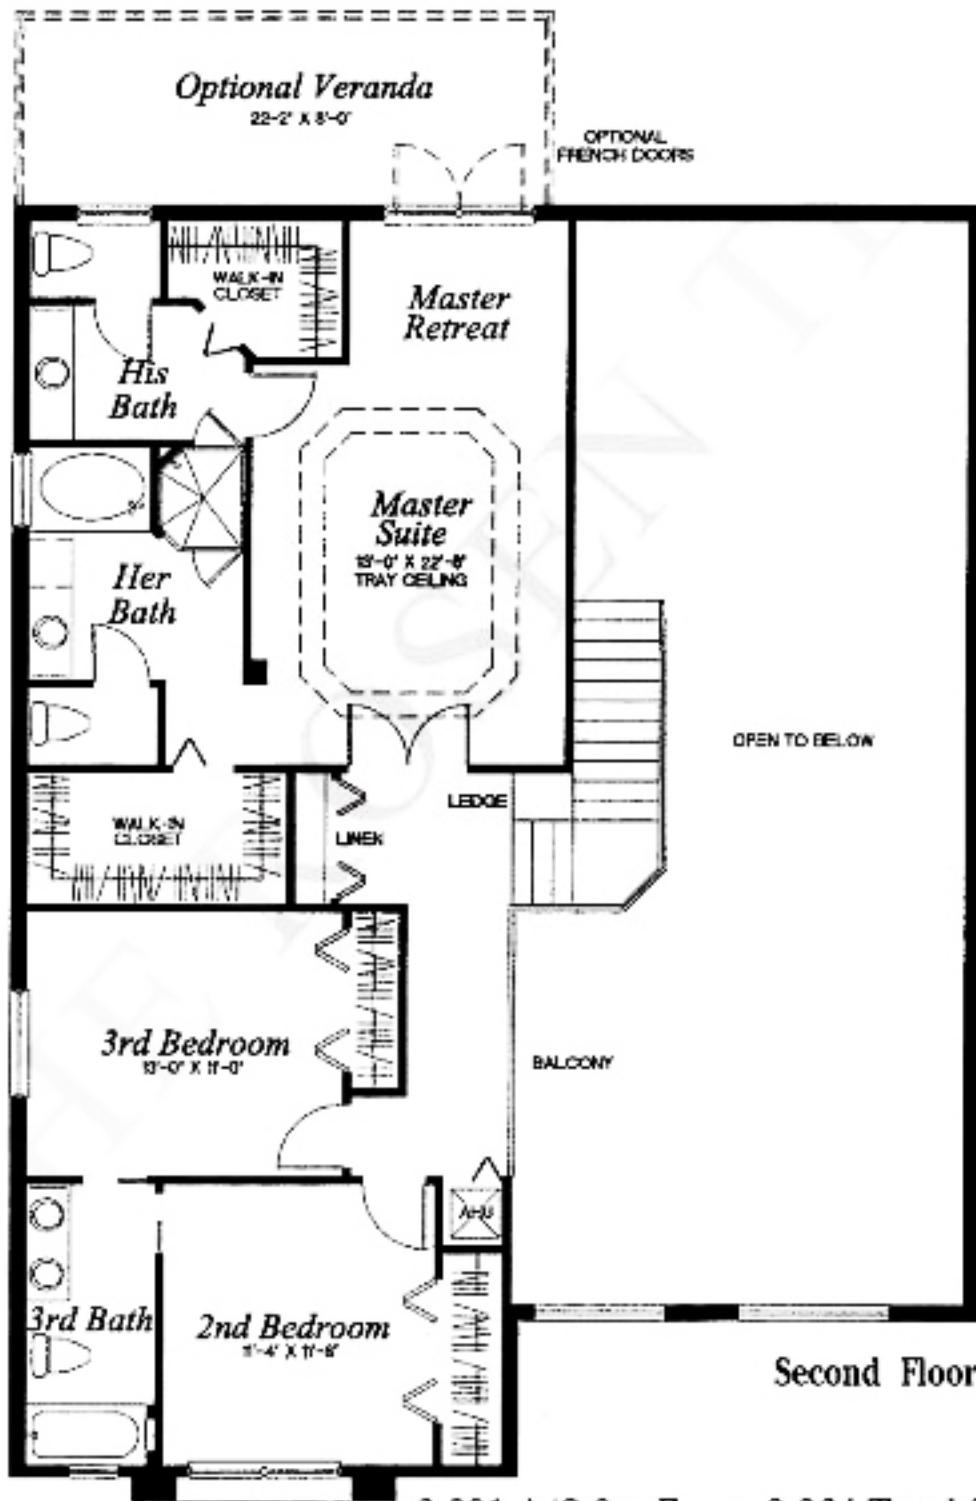

Palazzo Collection

THE SAVOY 53 SECOND FLOOR PLAN

2,801 A/C Sq. Ft. • 3,264 Total Sq. Ft.