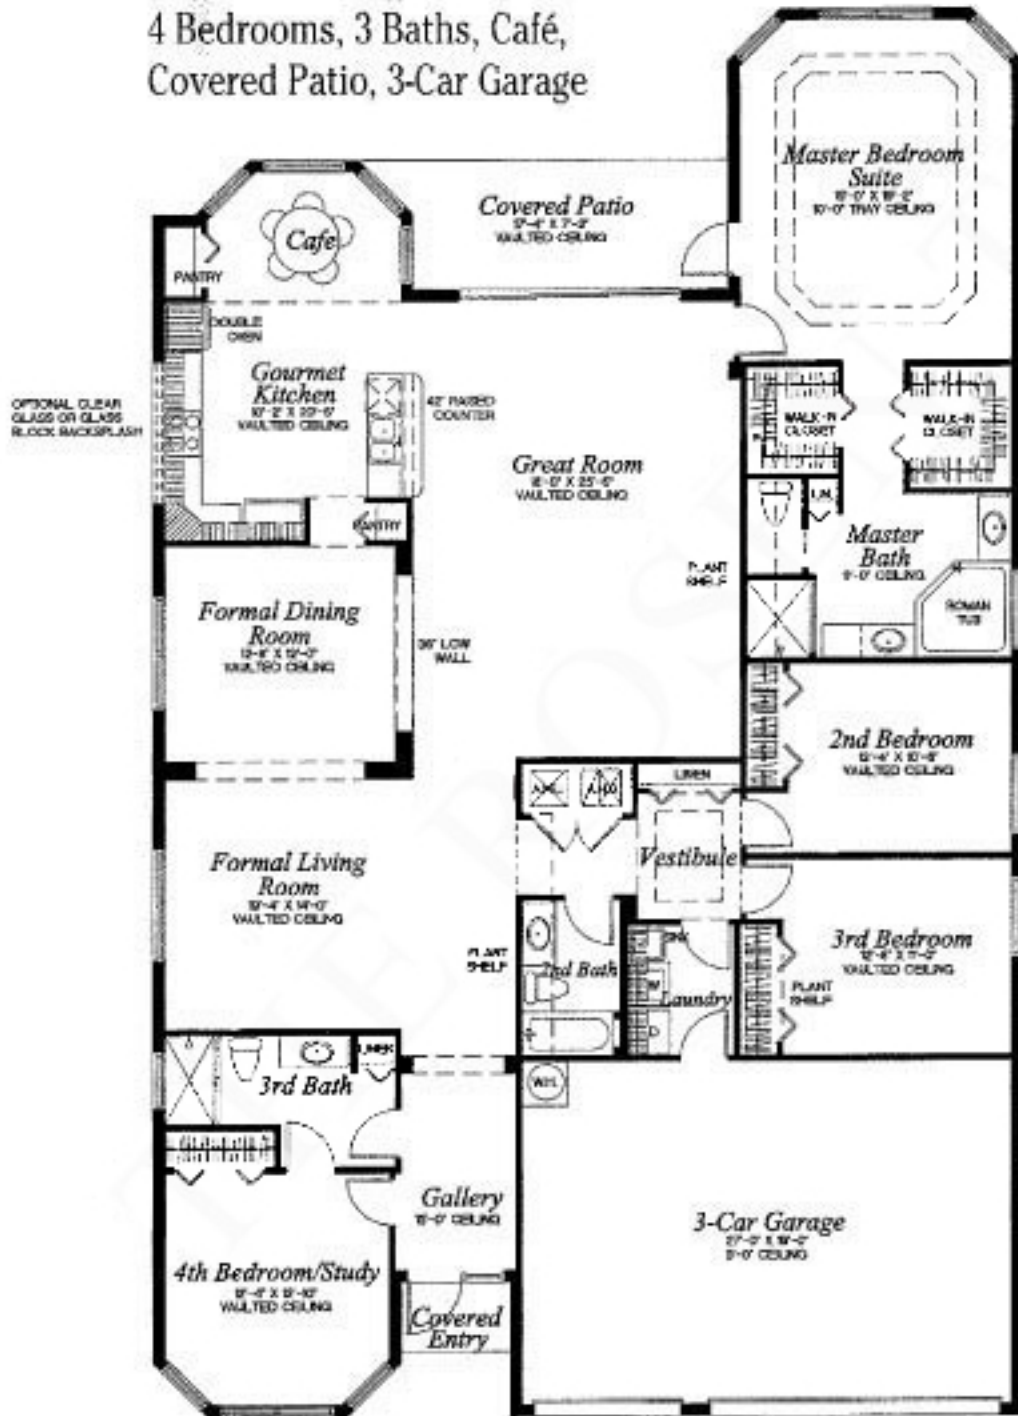

Vintage Collection

THE CABERNET 62 FLOOR PLAN

4 Bedrooms, 3 Baths, Café,
Covered Patio, 3-Car Garage

2,746 A/C Sq. Ft. • 3,447 Total Sq. Ft.